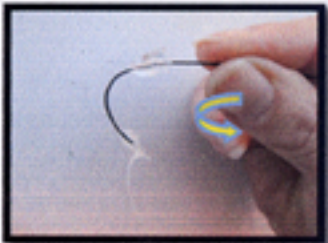

SPECIAL HEARING CLINIC
Looking after your Corda ear tip

Every time you use the aid

- Wipe the end on a tissue after you take it out

To clean out wax

- twist top and pull up

- push black wire into the end

- push it all the way through to the end of the tube

- pull it out the end

- click end back onto the aid