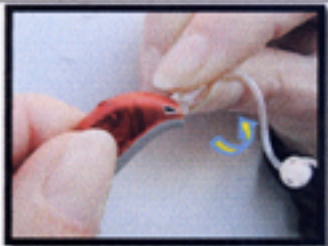

SPECIAL HEARING CLINIC
Looking after your Corda ear tip

Every time you use the aid

- Wipe the end on a tissue after you take it out

To clean out wax

- twist top and pull up

- push black wire into the end

- push it all the way through to the end of the tube

- pull it out the end

- click end back onto the aid