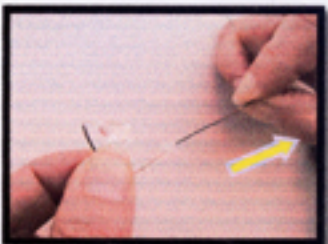

SPECIAL HEARING CLINIC
Looking after your Corda ear tip

Every time you use the aid

- Wipe the end on a tissue after you take it out

To clean out wax

- twist top and pull up

- push black wire into the end

- push it all the way through to the end of the tube

- pull it out the end

- click end back onto the aid