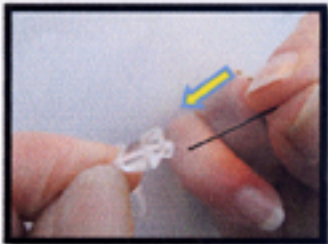

SPECIAL HEARING CLINIC
Looking after your Corda ear tip

Every time you use the aid

- Wipe the end on a tissue after you take it out

To clean out wax

- twist top and pull up

- push black wire into the end

- push it all the way through to the end of the tube

- pull it out the end

- click end back onto the aid